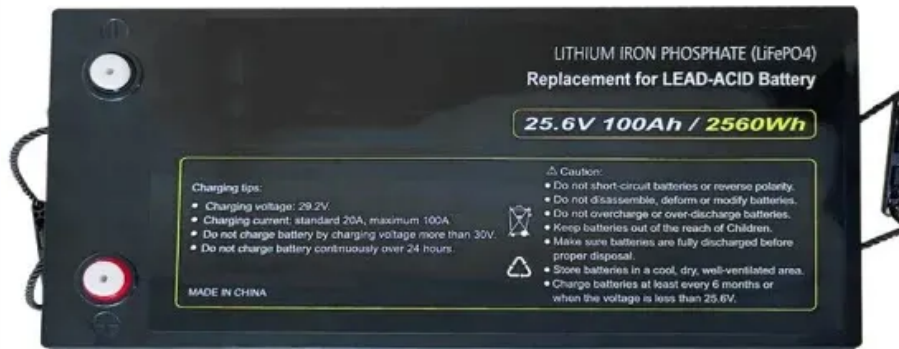

NKOSITHANDILEB SOLAR

100kw generator charging station

Overview

What is a Delta 100kW city Charger?

The Delta 100kW City Charger is an ideal solution for high-efficiency urban charging solutions. This DC Fast charging station supports simultaneous charging output and load distribution to optimize the utilization rate of the charging site.

What is a 100 kW generator?

A 100 kW generator is designed to power large businesses and offices during power outages. These generators are ideal for businesses that rely heavily on computers and personal electronics, as they are built to handle large power surges required to power up multiple electronic devices.