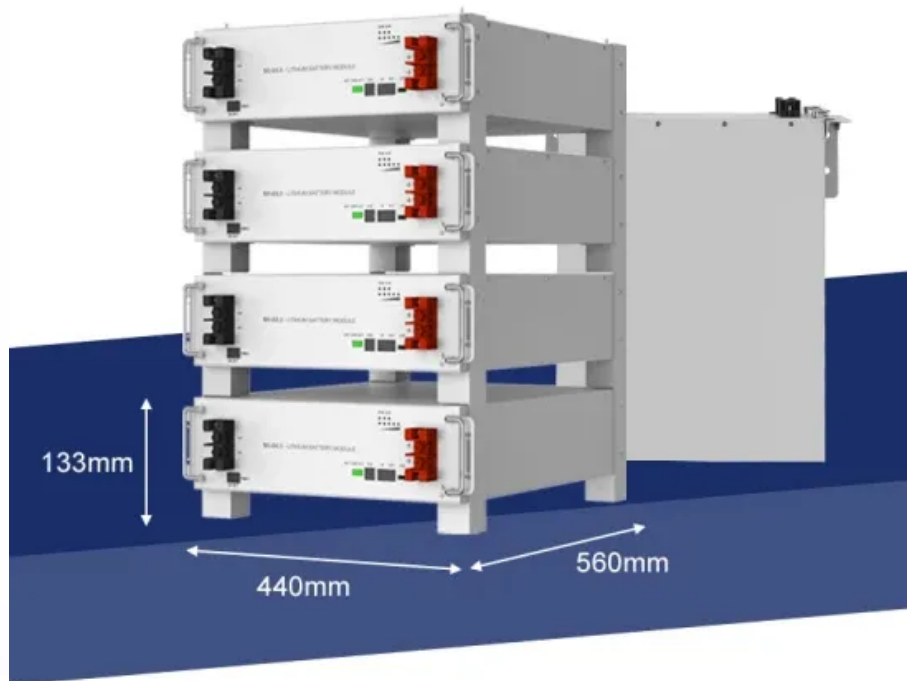

NKOSITHANDILEB SOLAR

12v ring high efficiency inverter