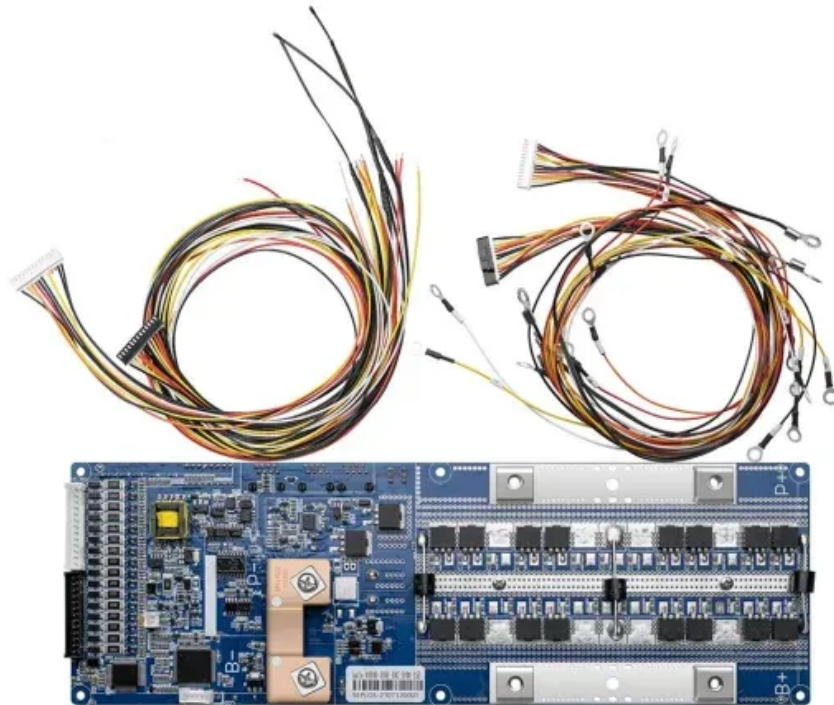

## Overview

---

What is a 220w solar panel used for?

Please try again later. Newpowa's New 220W 12V Monocrystalline High-efficiency Solar Panel is ideal for bringing power to applications when away from the grid. It is commonly used in RV, Marine, Boat, Camping, Traffic signals, and many other applications. Built with higher efficiency cells that allow for a better light conversion rate.

What is a 220w bifacial solar panel?

With its dual-sided design, collect up to 28% more energy, perfect for camping and other outdoor activities. [Adjustable and Versatile] The 220W bifacial solar panel is designed with a 30-60° adjustable angle bracket and an integrated solar angle guide, to keep sunlight at a 90° angle to capture the most energy possible.

What is vtoman 220w solar panel?

Get A Free Fridge Magnet. High Conversion Rate: With monocrystalline silicon solar cells, VTOMAN 220W solar panel harnesses the most effective sunlight, boasting an efficiency of up to 23%. It generates maximum power, ensuring rapid charging of compatible devices.

## 220 watt solar panel

---

Please try again later. Newpowa's New 220W 12V Monocrystalline High-efficiency Solar Panel is ideal for bringing power to applications when away from the grid. It is commonly used in RV, Marine, Boat, Camping, Traffic signals, and many other applications. Built with higher efficiency cells that allow for a better light conversion rate.