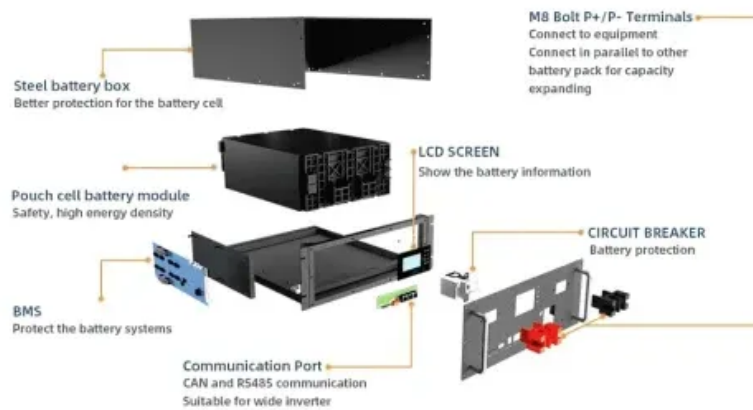

NKOSITHANDILEB SOLAR

6000w solar inverter for sale in Cape-Town