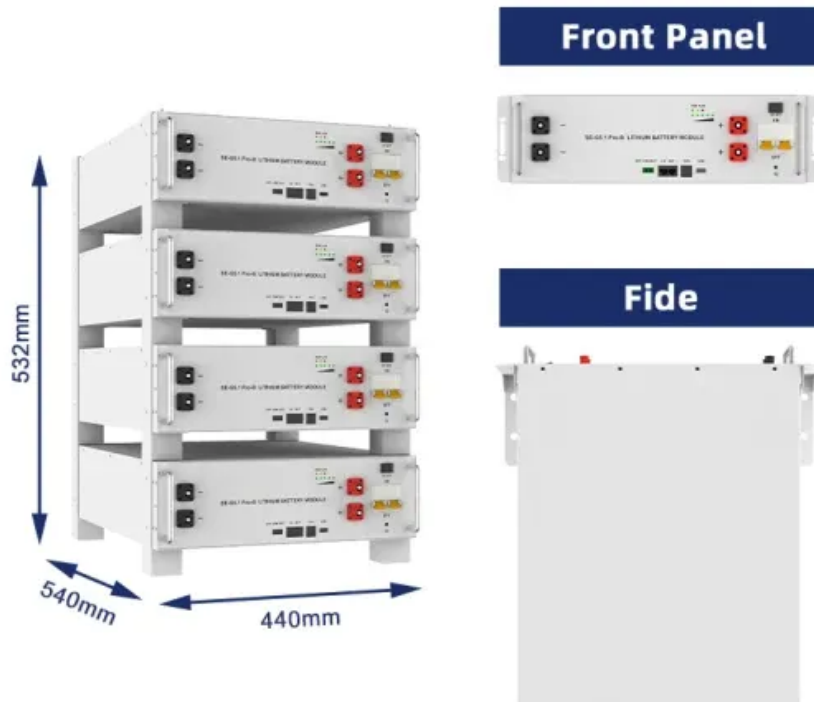

NKOSITHANDILEB SOLAR

Inverter 24v2000