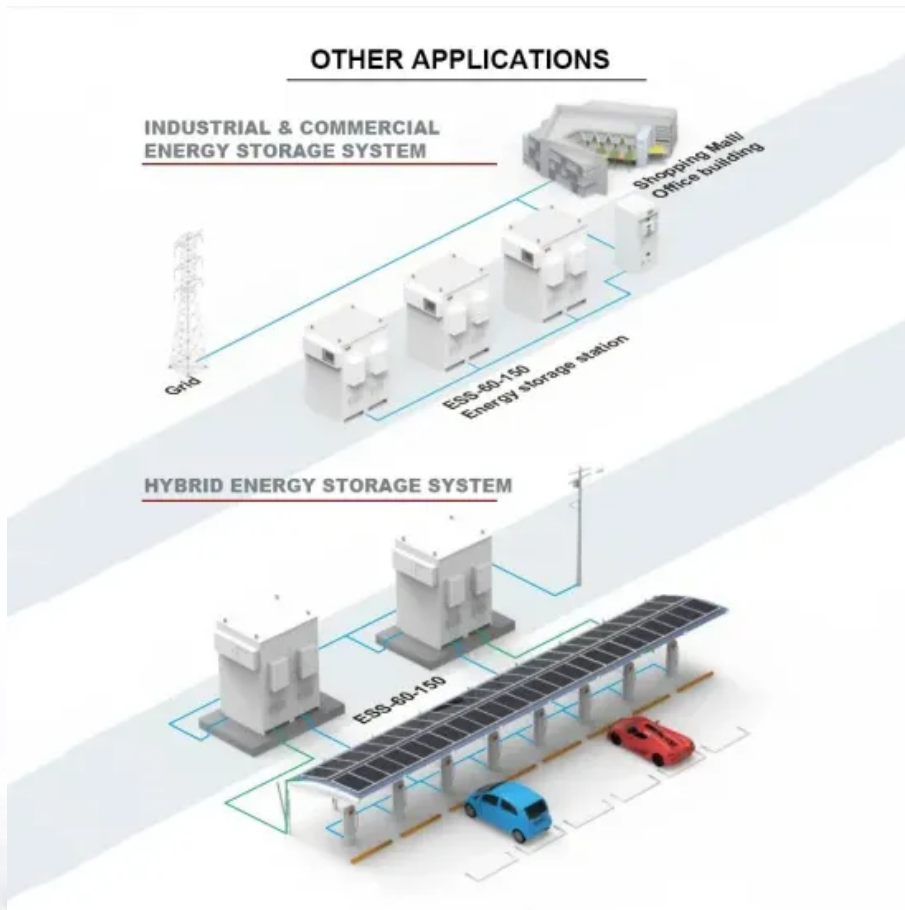

NKOSITHANDILEB SOLAR

Portable power source that can be used for electrical appliances