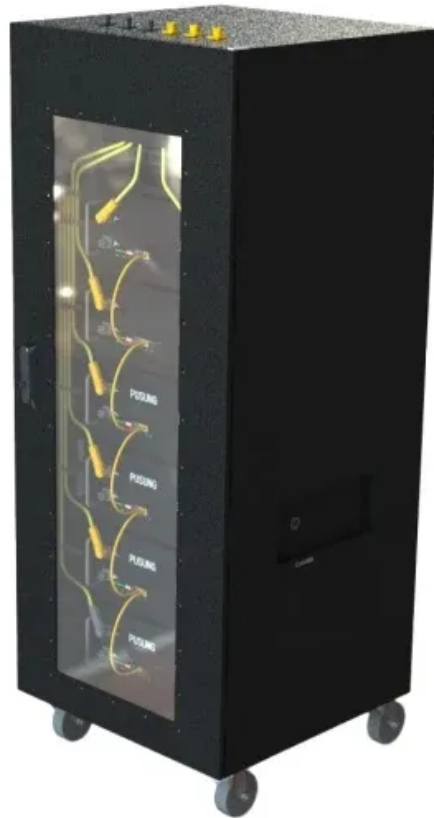

NKOSITHANDILEB SOLAR

Solar container outdoor power Xiaomi solar panel

Overview

What is Xiaomi outdoor camera solar panel (BW series)?

Xiaomi Outdoor Camera Solar Panel (BW series) offers 5W high power, long battery life, USB-C connector and IP66* dust and water-resistance. Buy Today!.

Is Xiaomi BW solar panel waterproof?

For Xiaomi BW Series Outdoor Camera -BW300 and the BW500. IP66 dust and water resistance. The Outdoor Camera Solar Panel uses monocrystalline silicon with a maximum power output of 5W. You can connect the solar panel to your smart security camera via USB-C via the accompanying 3 m (~9.8 ft) extension cord, with the connection is waterproof.

Which Xiaomi outdoor camera solar panel is compatible with bw300/bw500 series?

The Xiaomi Outdoor Camera Solar Panel (BW Series) is compatible with Xiaomi Outdoor Camera BW300/BW500 series, providing a convenient, eco-friendly solution for keeping the camera powered without needing to frequently recharge or replace batteries.

Solar container outdoor power Xiaomi solar panel

Xiaomi Outdoor Camera Solar Panel (BW series) offers 5W high power, long battery life, USB-C connector and IP66* dust and water-resistance. Buy Today!

For Xiaomi BW Series Outdoor Camera -BW300 and the BW500. IP66 dust and water resistance. The Outdoor Camera Solar Panel uses monocrystalline silicon with a maximum power output of 5W. You can connect the solar panel to your smart security camera via USB-C via the accompanying 3 m (~9.8 ft) extension cord, with the connection is waterproof.